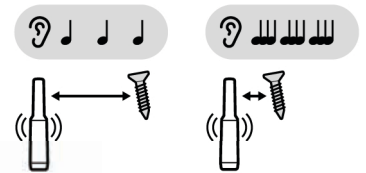

Minelab Electronics, PO Box 35, Salisbury South, South Australia 5106

4901-0485-1

TURN ON

TURN OFF

ADJUST SENSITIVITY [5 LEVELS]

RAPID RE-TUNE

ENABLE AUDIO

DISABLE AUDIO

TARGET AUDIO

ENABLE FERROUS AUDIO

DISABLE FERROUS AUDIO

FERROUS AUDIO

INACTIVE ALARM

FACTORY RESET

Comparison Guide

Specifications	PRO-FIND 15	Retired Soon PRO-FIND 20	PRO-FIND 35	PRO-FIND 40
Target Identification	Standard	Standard	Standard and Ferrous Tone ID	Standard and Ferrous Tone ID
Sensitivity	Fixed	Fixed	Adjustable (5 levels)	Adjustable (5 levels)
Waterproof	1.5 m (5 ft)	1.5 m (5 ft)	3 m (10 ft)	3 m (10 ft)
Rapid Retune	No	No	No	Yes
Audio Indication	On only	On, Off	On, Off	On, Off
Vibration Indication	No	Yes	Yes	On, Off
LED Flashlight	No	No	Yes	Yes
Battery	9 V PP3 (not included)	9 V PP3 (not included)	9 V PP3 (included)	9 V PP3 (included)
Battery Life (approx.)	30 hours	30 hours	30 hours	20 hours
Length	248 mm (9.8")	248 mm (9.8")	248 mm (9.8")	247 mm (9.7 in)
Weight	193 g (6.82 oz)	193 g (6.82 oz)	193 g (6.82 oz)	188 g (6.6 oz)
Accessories	Holster	Holster	Holster, Lanyard	Holster, Lanyard
Key Technologies	VLF, DIF	VLF, DIF	VLF, DIF	VLF, DIF