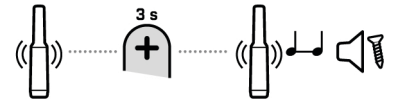

Minelab Electronics, PO Box 35, Salisbury South, South Australia 5106

4901-0485-1

TURN ON

TURN OFF

ADJUST SENSITIVITY [5 LEVELS]

RAPID RE-TUNE

ENABLE AUDIO

DISABLE AUDIO

TARGET AUDIO

ENABLE FERROUS AUDIO

DISABLE FERROUS AUDIO

FERROUS AUDIO

INACTIVE ALARM

FACTORY RESET

Comparison Guide

Specifications	PRO-FIND 15	Retired Soon PRO-FIND 20	PRO-FIND 35	PRO-FIND 40
Target Identification	Standard	Standard	Standard and Ferrous Tone ID	Standard and Ferrous Tone ID
Sensitivity	Fixed	Fixed	Adjustable (5 levels)	Adjustable (5 levels)
Waterproof	1.5 m (5 ft)	1.5 m (5 ft)	3 m (10 ft)	3 m (10 ft)
Rapid Retune	No	No	No	Yes
Audio Indication	On only	On, Off	On, Off	On, Off
Vibration Indication	No	Yes	Yes	On, Off
LED Flashlight	No	No	Yes	Yes
Battery	9 V PP3 (not included)	9 V PP3 (not included)	9 V PP3 (included)	9 V PP3 (included)
Battery Life (approx.)	30 hours	30 hours	30 hours	20 hours
Length	248 mm (9.8")	248 mm (9.8")	248 mm (9.8")	247 mm (9.7 in)
Weight	193 g (6.82 oz)	193 g (6.82 oz)	193 g (6.82 oz)	188 g (6.6 oz)
Accessories	Holster	Holster	Holster, Lanyard	Holster, Lanyard
Key Technologies	VLF, DIF	VLF, DIF	VLF, DIF	VLF, DIF