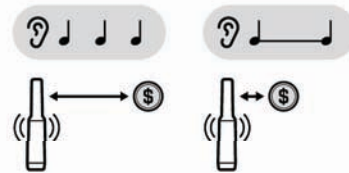

Minelab Electronics, PO Box 35, Salisbury South, South Australia 5106

4901-0485-1

TURN ON

TURN OFF

ADJUST SENSITIVITY [5 LEVELS]

RAPID RE-TUNE

ENABLE AUDIO

DISABLE AUDIO

TARGET AUDIO

ENABLE FERROUS AUDIO

DISABLE FERROUS AUDIO

FERROUS AUDIO

INACTIVE ALARM

FACTORY RESET

Comparison Guide

Specifications	PRO-FIND 15	Retired Soon PRO-FIND 20	PRO-FIND 35	PRO-FIND 40
Target Identification	Standard	Standard	Standard and Ferrous Tone ID	Standard and Ferrous Tone ID
Sensitivity	Fixed	Fixed	Adjustable (5 levels)	Adjustable (5 levels)
Waterproof	1.5 m (5 ft)	1.5 m (5 ft)	3 m (10 ft)	3 m (10 ft)
Rapid Retune	No	No	No	Yes
Audio Indication	On only	On, Off	On, Off	On, Off
Vibration Indication	No	Yes	Yes	On, Off
LED Flashlight	No	No	Yes	Yes
Battery	9 V PP3 (not included)	9 V PP3 (not included)	9 V PP3 (included)	9 V PP3 (included)
Battery Life (approx.)	30 hours	30 hours	30 hours	20 hours
Length	248 mm (9.8")	248 mm (9.8")	248 mm (9.8")	247 mm (9.7 in)
Weight	193 g (6.82 oz)	193 g (6.82 oz)	193 g (6.82 oz)	188 g (6.6 oz)
Accessories	Holster	Holster	Holster, Lanyard	Holster, Lanyard
Key Technologies	VLF, DIF	VLF, DIF	VLF, DIF	VLF, DIF