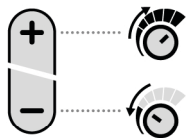

Minelab Electronics, PO Box 35, Salisbury South, South Australia 5106

4901-0485-1

TURN ON

TURN OFF

ADJUST SENSITIVITY [5 LEVELS]

RAPID RE-TUNE

ENABLE AUDIO

DISABLE AUDIO

TARGET AUDIO

ENABLE FERROUS AUDIO

DISABLE FERROUS AUDIO

FERROUS AUDIO

INACTIVE ALARM

FACTORY RESET

Comparison Guide

Specifications	PRO-FIND 15	Retired Soon PRO-FIND 20	PRO-FIND 35	PRO-FIND 40
Target Identification	Standard	Standard	Standard and Ferrous Tone ID	Standard and Ferrous Tone ID
Sensitivity	Fixed	Fixed	Adjustable (5 levels)	Adjustable (5 levels)
Waterproof	1.5 m (5 ft)	1.5 m (5 ft)	3 m (10 ft)	3 m (10 ft)
Rapid Retune	No	No	No	Yes
Audio Indication	On only	On, Off	On, Off	On, Off
Vibration Indication	No	Yes	Yes	On, Off
LED Flashlight	No	No	Yes	Yes
Battery	9 V PP3 (not included)	9 V PP3 (not included)	9 V PP3 (included)	9 V PP3 (included)
Battery Life (approx.)	30 hours	30 hours	30 hours	20 hours
Length	248 mm (9.8")	248 mm (9.8")	248 mm (9.8")	247 mm (9.7 in)
Weight	193 g (6.82 oz)	193 g (6.82 oz)	193 g (6.82 oz)	188 g (6.6 oz)
Accessories	Holster	Holster	Holster, Lanyard	Holster, Lanyard
Key Technologies	VLF, DIF	VLF, DIF	VLF, DIF	VLF, DIF