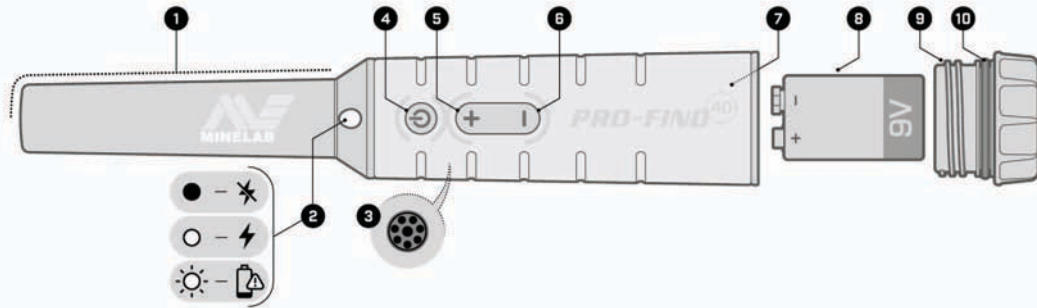

PRO-FIND 40

EN Getting Started Guide

PERFORMANCE // IS EVERYTHING®

PARTS

- | | |
|--------------------|------------------------|
| 1. Detection Area | 6. Minus [-] Button |
| 2. LED Flashlight | 7. Battery Compartment |
| 3. Speaker | 8. 9 V PP3 Battery |
| 4. Power Button | 9. Battery Cap |
| 5. Plus [+] Button | 10. O-ring |

MAINTENANCE

- Keep the Battery Cap screw threads and O-ring clean.
- Periodically lubricate the O-ring with silicone grease.

Minelab reserves the right to introduce changes in design, equipment and technical features at any time without notice. | Minelab® and PRO-FIND® are trademarks of Minelab Electronics Pty Ltd.

TARGET AUDIO

ENABLE FERROUS AUDIO

DISABLE FERROUS AUDIO

FERROUS AUDIO

INACTIVE ALARM

FACTORY RESET

Comparison Guide

Specifications	PRO-FIND 15	Retired Soon PRO-FIND 20	PRO-FIND 35	PRO-FIND 40
Target Identification	Standard	Standard	Standard and Ferrous Tone ID	Standard and Ferrous Tone ID
Sensitivity	Fixed	Fixed	Adjustable (5 levels)	Adjustable (5 levels)
Waterproof	1.5 m (5 ft)	1.5 m (5 ft)	3 m (10 ft)	3 m (10 ft)
Rapid Retune	No	No	No	Yes
Audio Indication	On only	On, Off	On, Off	On, Off
Vibration Indication	No	Yes	Yes	On, Off
LED Flashlight	No	No	Yes	Yes
Battery	9 V PP3 (not included)	9 V PP3 (not included)	9 V PP3 (included)	9 V PP3 (included)
Battery Life (approx.)	30 hours	30 hours	30 hours	20 hours
Length	248 mm (9.8")	248 mm (9.8")	248 mm (9.8")	247 mm (9.7 in)
Weight	193 g (6.82 oz)	193 g (6.82 oz)	193 g (6.82 oz)	188 g (6.6 oz)
Accessories	Holster	Holster	Holster, Lanyard	Holster, Lanyard
Key Technologies	VLF, DIF	VLF, DIF	VLF, DIF	VLF, DIF