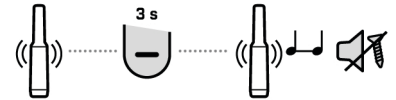

Minelab Electronics, PO Box 35, Salisbury South, South Australia 5106

4901-0485-1

TURN ON

TURN OFF

ADJUST SENSITIVITY [5 LEVELS]

RAPID RE-TUNE

ENABLE AUDIO

DISABLE AUDIO

TARGET AUDIO

ENABLE FERROUS AUDIO

DISABLE FERROUS AUDIO

FERROUS AUDIO

INACTIVE ALARM

FACTORY RESET

Comparison Guide

Specifications	PRO-FIND 15	Retired Soon PRO-FIND 20	PRO-FIND 35	PRO-FIND 40
Target Identification	Standard	Standard	Standard and Ferrous Tone ID	Standard and Ferrous Tone ID
Sensitivity	Fixed	Fixed	Adjustable (5 levels)	Adjustable (5 levels)
Waterproof	1.5 m (5 ft)	1.5 m (5 ft)	3 m (10 ft)	3 m (10 ft)
Rapid Retune	No	No	No	Yes
Audio Indication	On only	On, Off	On, Off	On, Off
Vibration Indication	No	Yes	Yes	On, Off
LED Flashlight	No	No	Yes	Yes
Battery	9 V PP3 (not included)	9 V PP3 (not included)	9 V PP3 (included)	9 V PP3 (included)
Battery Life (approx.)	30 hours	30 hours	30 hours	20 hours
Length	248 mm (9.8")	248 mm (9.8")	248 mm (9.8")	247 mm (9.7 in)
Weight	193 g (6.82 oz)	193 g (6.82 oz)	193 g (6.82 oz)	188 g (6.6 oz)
Accessories	Holster	Holster	Holster, Lanyard	Holster, Lanyard
Key Technologies	VLF, DIF	VLF, DIF	VLF, DIF	VLF, DIF