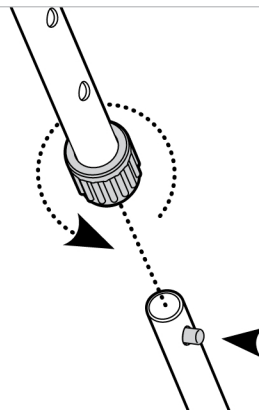

### ASSEMBLY

**1** Attach the Armrest to the Upper Shaft.

**2** Attach the Control Cylinder to the Upper shaft.

**3** Connect the Battery Pack to the Upper Shaft.

**4** Attach the Lower Shaft to the Coil.

**5** Attach the Upper Shaft to the Lower Shaft.

**6** Wrap the Coil Cable.